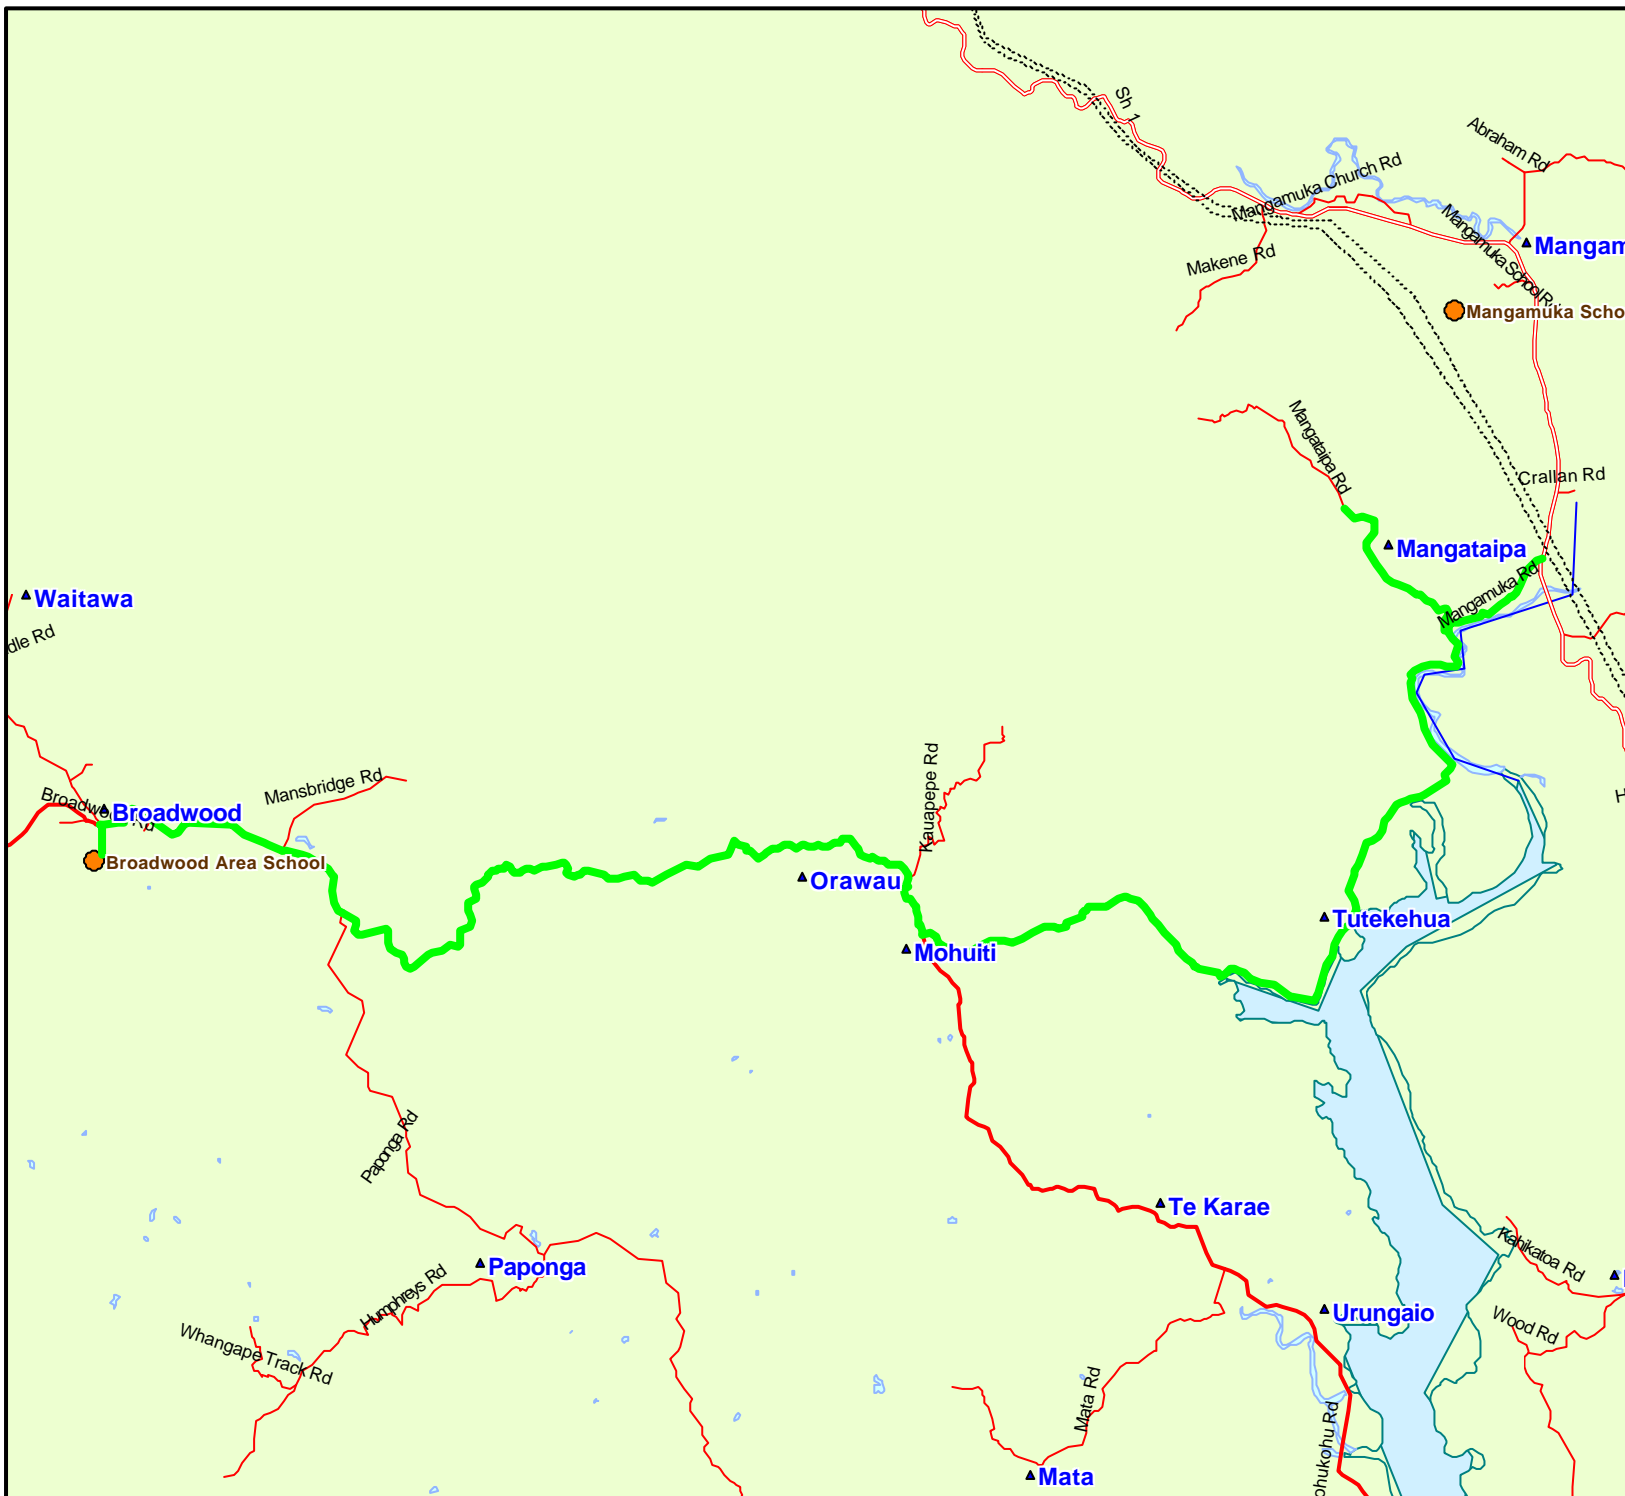

Route No : 1056

A	B
RouteNo	1056
RouteName	Broadwood Area Sch
MapDistance	46.97
DailyDistance	93.93
RouteType	D
LastModified	25 June 2001

Multiple of Route

-  1
-  2
-  3
-  4
-  5
-  6

1cm = .74km

Printed: 21 March 2005

Sourced from LINZ data. Crown and Critchlow Copyright reserved.